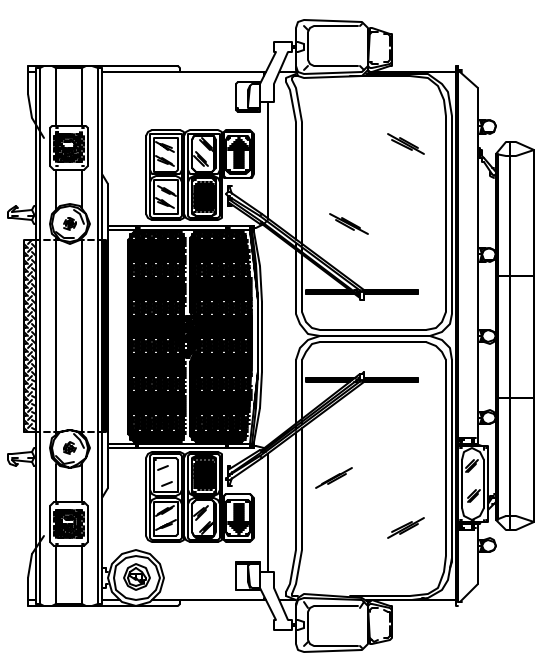

CAPE GIRARDEAU F.D.
CAPE GIRARDEAU, MO
BID. 04755
NO44 PRO SERIES PUMPER
H204 CYCLONE II 4X2 CHASSIS

HOSEBED HEIGHT:
 (FOR REFERENCE ONLY)
 TO TAILBOARD: 52"
 TO GROUND: 76"

DATE	BY	REVISION
07-28-03	SAJ	ADDITIONAL
08-11-03	SAJ	REVISED
08-11-03	SAJ	REVISED