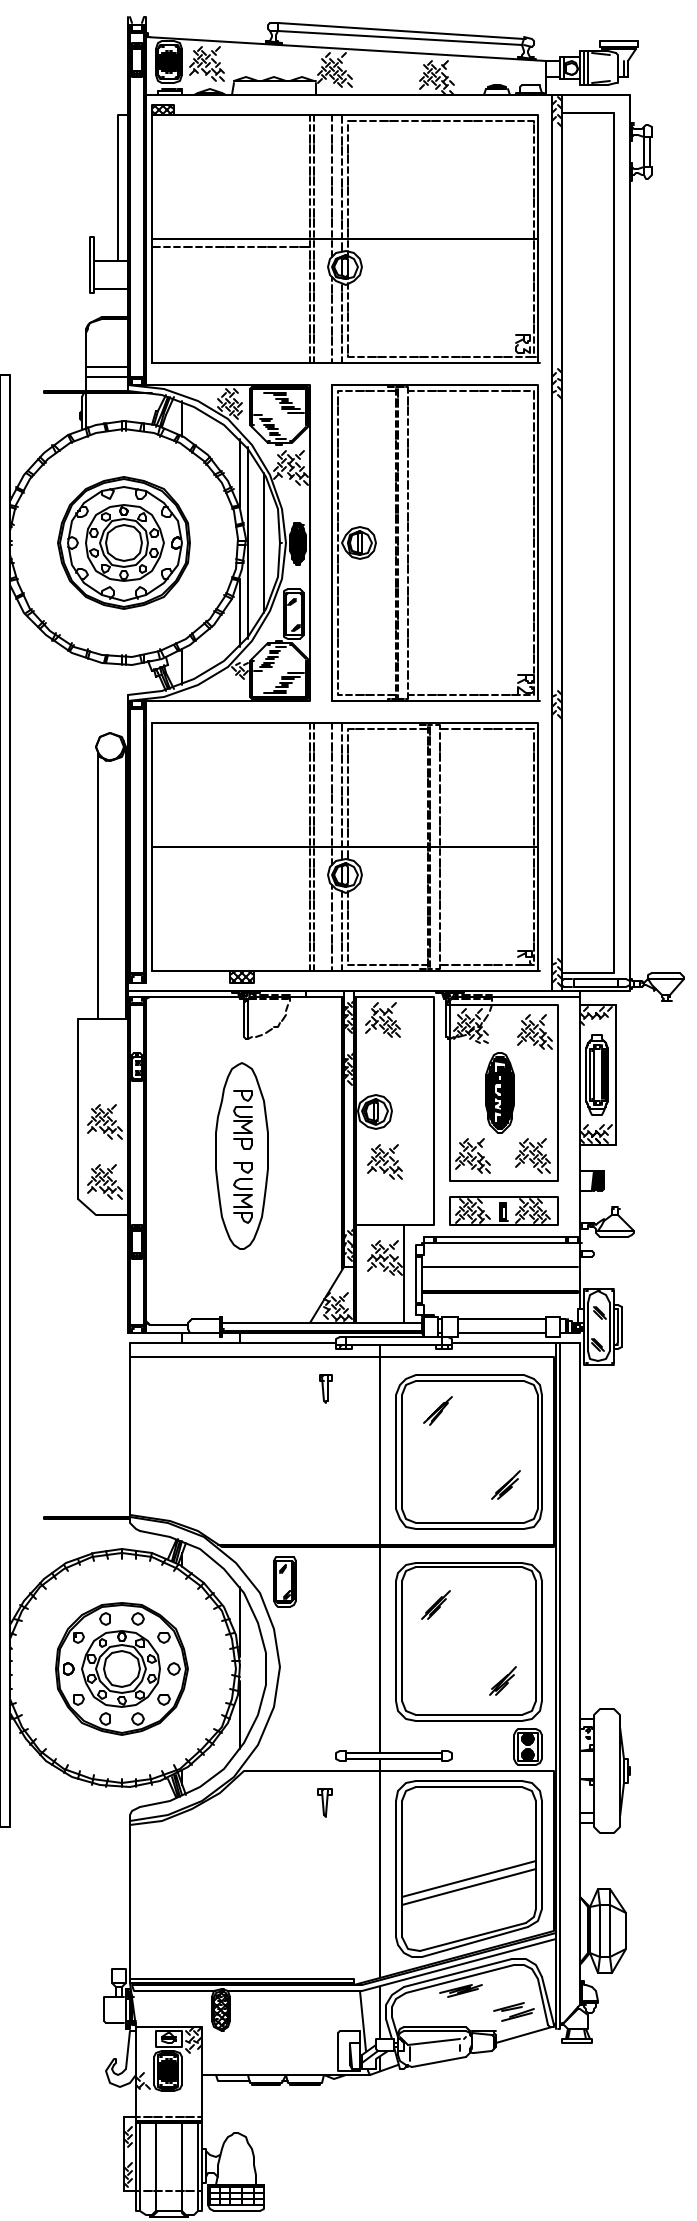

CAPE GIRARDEAU F.D.
CAPE GIRARDEAU, MO
BID. 04755
NO44 PRO SERIES PUMPER
H204 CYCLONE II 4X2 CHASSIS

HOSEBED HEIGHT:
 (FOR REFERENCE ONLY)
 TO TAILBOARD: 52"
 TO GROUND: 76"

DATE	BY	REVISION
07-28-03	SAJ	ADDITIONAL
08-11-03	SAJ	REVISED
08-11-03	SAJ	REVISED