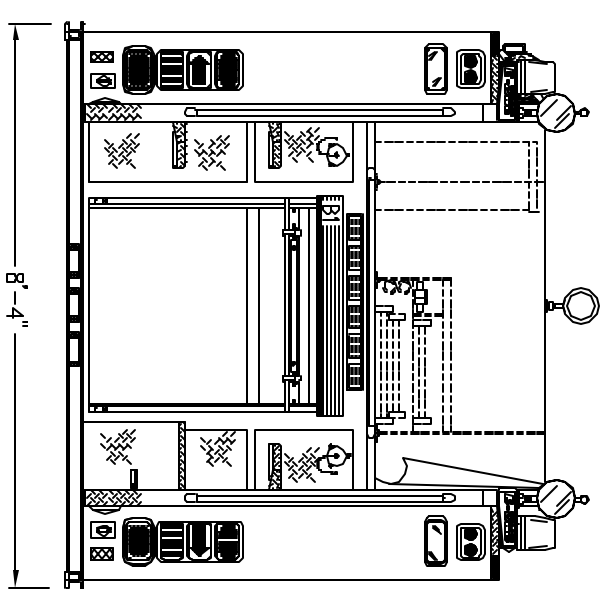

CAPE GIRARDEAU F.D.
CAPE GIRARDEAU, MO
BID. 04755
NO44 PRO SERIES PUMPER
H204 CYCLONE II 4X2 CHASSIS

HOSEBED HEIGHT:
 (FOR REFERENCE ONLY)
 TO TAILBOARD: 52"
 TO GROUND: 76"

DATE	BY	REVISION
07-28-03	SAJ	ADDITIONAL
08-11-03	SAJ	REVISED
08-11-03	SAJ	REVISED