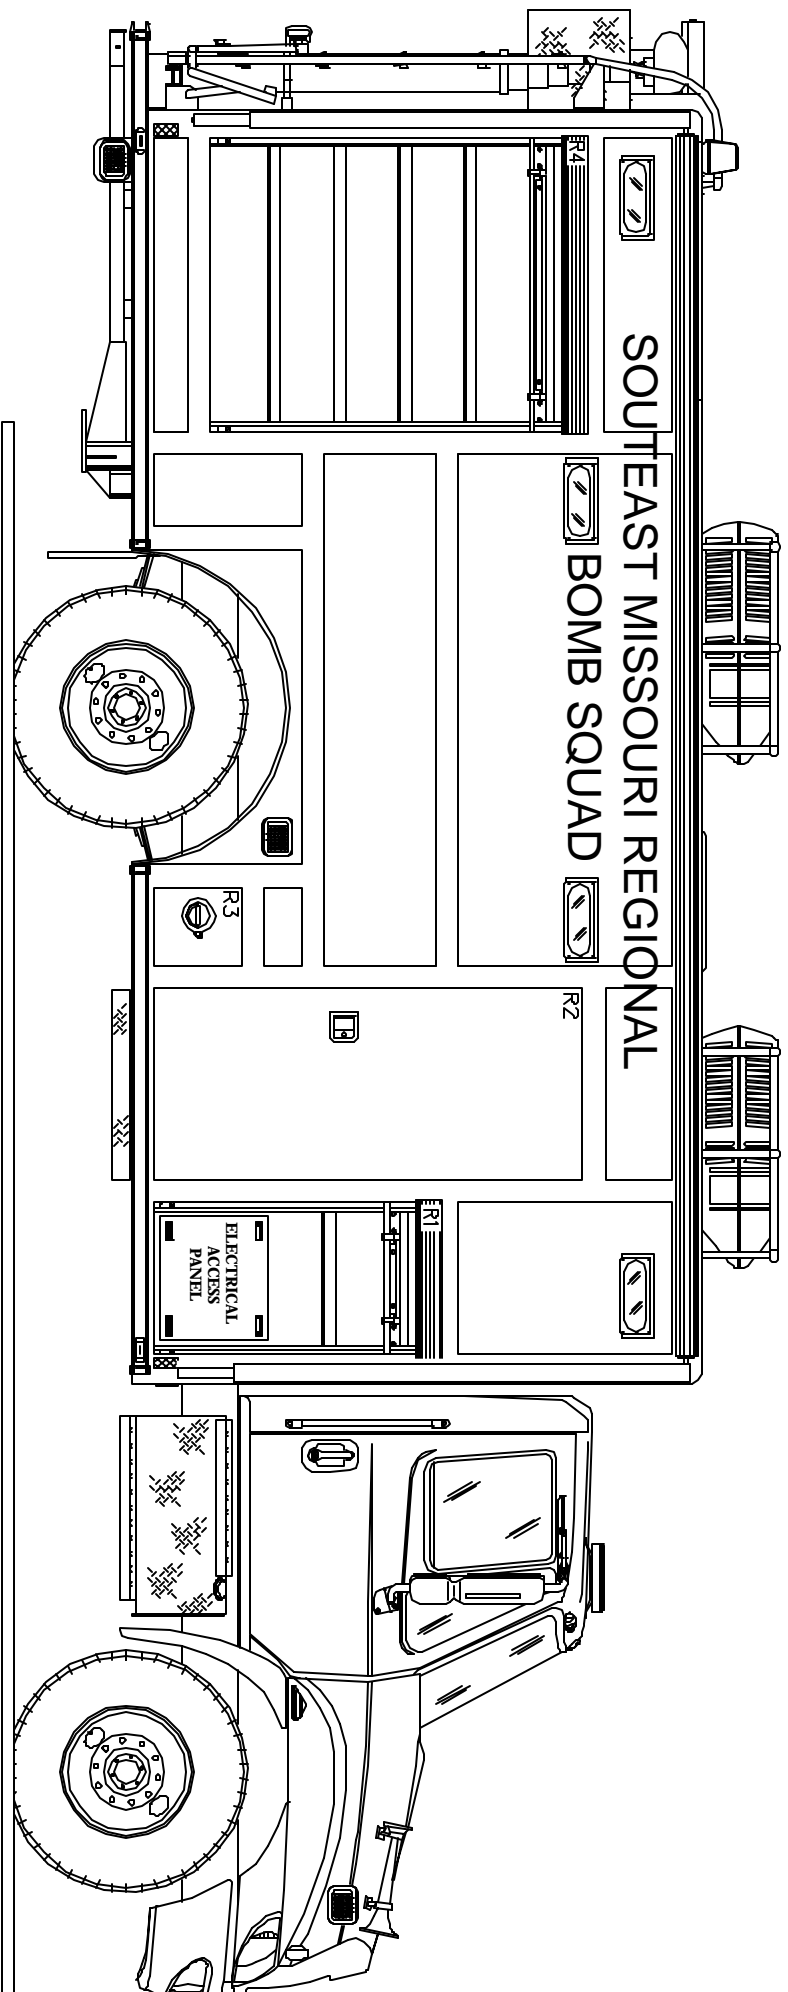

CITY OF SIKESTON SIKESTON, MISSOURI

BID.05216B

AEOD-19' RESCUE BODY INTERNATIONAL 4400 4X2 CHASSIS

This print is the property of Emergency One, Inc. and is loaned to you subject to return on demand, unless otherwise agreed to in writing by Emergency One, Inc. Its contents are confidential and must not be copied or submitted to third parties for use or examination.